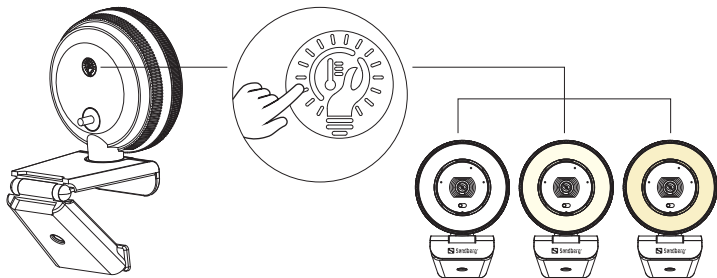

Connection

Example of mounting

On a Desk

On a PC Monitor

On a tripod, for example
Sandberg item no. 134-11

Light function

Remote control

1

50Hz/60Hz
AC flicker
= correction
(50 Hz for
Europe)

2

=  / 
Mute

NOTE: Pan and tilt functions are only possible if image is zoomed in.

Support

<http://helpdesk.sandberg.world>

Warranty

There is a five-year warranty on your Sandberg product.
Please read the warranty terms and register your new Sandberg product at www.sandberg.world/warranty