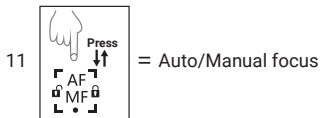

50Hz/60Hz
AC flicker
= correction
(50 Hz for
Europe)

2

=  / 
Mute

NOTE: Pan and tilt functions are only possible if image is zoomed in.

Support

<http://helpdesk.sandberg.world>

Warranty

There is a five-year warranty on your Sandberg product.
Please read the warranty terms and register your new Sandberg product at www.sandberg.world/warranty