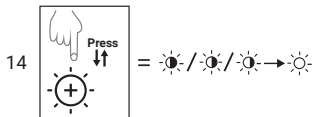

Connection

Example of mounting

On a Desk

On a PC Monitor

On a tripod, for example
Sandberg item no. 134-11

Light function

Remote control

1

50Hz/60Hz
AC flicker
= correction
(50 Hz for
Europe)

2

=  / 
Mute

NOTE: Pan and tilt functions are only possible if image is zoomed in.

Support

<http://helpdesk.sandberg.world>

Warranty

There is a five-year warranty on your Sandberg product.
Please read the warranty terms and register your new Sandberg product at www.sandberg.world/warranty