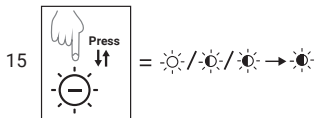

Connection

Example of mounting

On a Desk

On a PC Monitor

On a tripod, for example
Sandberg item no. 134-11

Light function

Remote control

1

50Hz/60Hz
AC flicker
= correction
(50 Hz for
Europe)

2

=  / 
Mute

NOTE: Pan and tilt functions are only possible if image is zoomed in.

Support

<http://helpdesk.sandberg.world>

Warranty

There is a five-year warranty on your Sandberg product.
Please read the warranty terms and register your new Sandberg product at www.sandberg.world/warranty