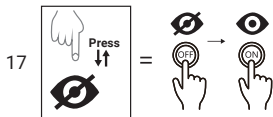

Connection

Example of mounting

On a Desk

On a PC Monitor

On a tripod, for example
Sandberg item no. 134-11

Light function

Remote control

1

50Hz/60Hz
AC flicker
= correction
(50 Hz for
Europe)

2

=  / 
Mute

NOTE: Pan and tilt functions are only possible if image is zoomed in.

Support

<http://helpdesk.sandberg.world>

Warranty

There is a five-year warranty on your Sandberg product.
Please read the warranty terms and register your new Sandberg product at www.sandberg.world/warranty