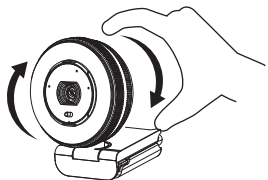

Connection

Example of mounting

On a Desk

On a PC Monitor

On a tripod, for example
Sandberg item no. 134-11

Light function

Remote control

1

50Hz/60Hz
AC flicker
= correction
(50 Hz for
Europe)

2

=  / 
Mute

NOTE: Pan and tilt functions are only possible if image is zoomed in.

Support

<http://helpdesk.sandberg.world>

Warranty

There is a five-year warranty on your Sandberg product.
Please read the warranty terms and register your new Sandberg product at www.sandberg.world/warranty