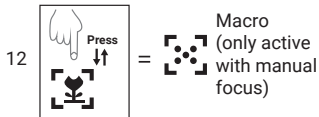

Connection

Example of mounting

On a Desk

On a PC Monitor

On a tripod, for example
Sandberg item no. 134-11

Light function

Remote control

1

50Hz/60Hz
AC flicker
= correction
(50 Hz for
Europe)

2

=  / 
Mute

NOTE: Pan and tilt functions are only possible if image is zoomed in.

Support

<http://helpdesk.sandberg.world>

Warranty

There is a five-year warranty on your Sandberg product.
Please read the warranty terms and register your new Sandberg product at www.sandberg.world/warranty