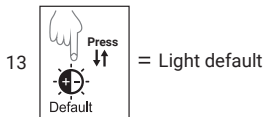

Connection

Example of mounting

On a Desk

On a PC Monitor

On a tripod, for example
Sandberg item no. 134-11

Light function

Remote control

1

50Hz/60Hz
AC flicker
= correction
(50 Hz for
Europe)

2

=  / 
Mute

NOTE: Pan and tilt functions are only possible if image is zoomed in.

Support

<http://helpdesk.sandberg.world>

Warranty

There is a five-year warranty on your Sandberg product.
Please read the warranty terms and register your new Sandberg product at www.sandberg.world/warranty