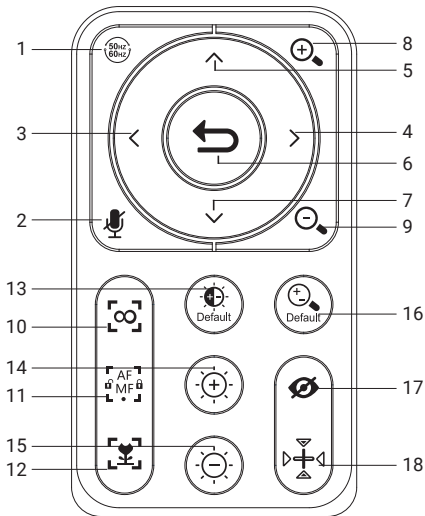

Connection

Example of mounting

On a Desk

On a PC Monitor

On a tripod, for example
Sandberg item no. 134-11

Light function

Remote control

1

50Hz/60Hz
AC flicker
= correction
(50 Hz for
Europe)

2

=  / 
Mute

NOTE: Pan and tilt functions are only possible if image is zoomed in.

Support

<http://helpdesk.sandberg.world>

Warranty

There is a five-year warranty on your Sandberg product.
Please read the warranty terms and register your new Sandberg product at www.sandberg.world/warranty