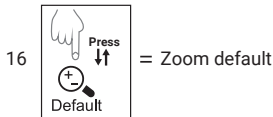

Connection

Example of mounting

On a Desk

On a PC Monitor

On a tripod, for example
Sandberg item no. 134-11

Light function

Remote control

1

50Hz/60Hz
AC flicker
= correction
(50 Hz for
Europe)

2

=  / 
Mute

NOTE: Pan and tilt functions are only possible if image is zoomed in.

Support

<http://helpdesk.sandberg.world>

Warranty

There is a five-year warranty on your Sandberg product.
Please read the warranty terms and register your new Sandberg product at www.sandberg.world/warranty