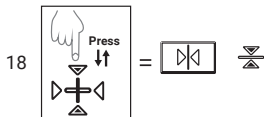

Connection

Example of mounting

On a Desk

On a PC Monitor

On a tripod, for example
Sandberg item no. 134-11

Light function

Remote control

1

50Hz/60Hz
AC flicker
= correction
(50 Hz for
Europe)

2

=  / 
Mute

NOTE: Pan and tilt functions are only possible if image is zoomed in.

Support

<http://helpdesk.sandberg.world>

Warranty

There is a five-year warranty on your Sandberg product.
Please read the warranty terms and register your new Sandberg product at www.sandberg.world/warranty